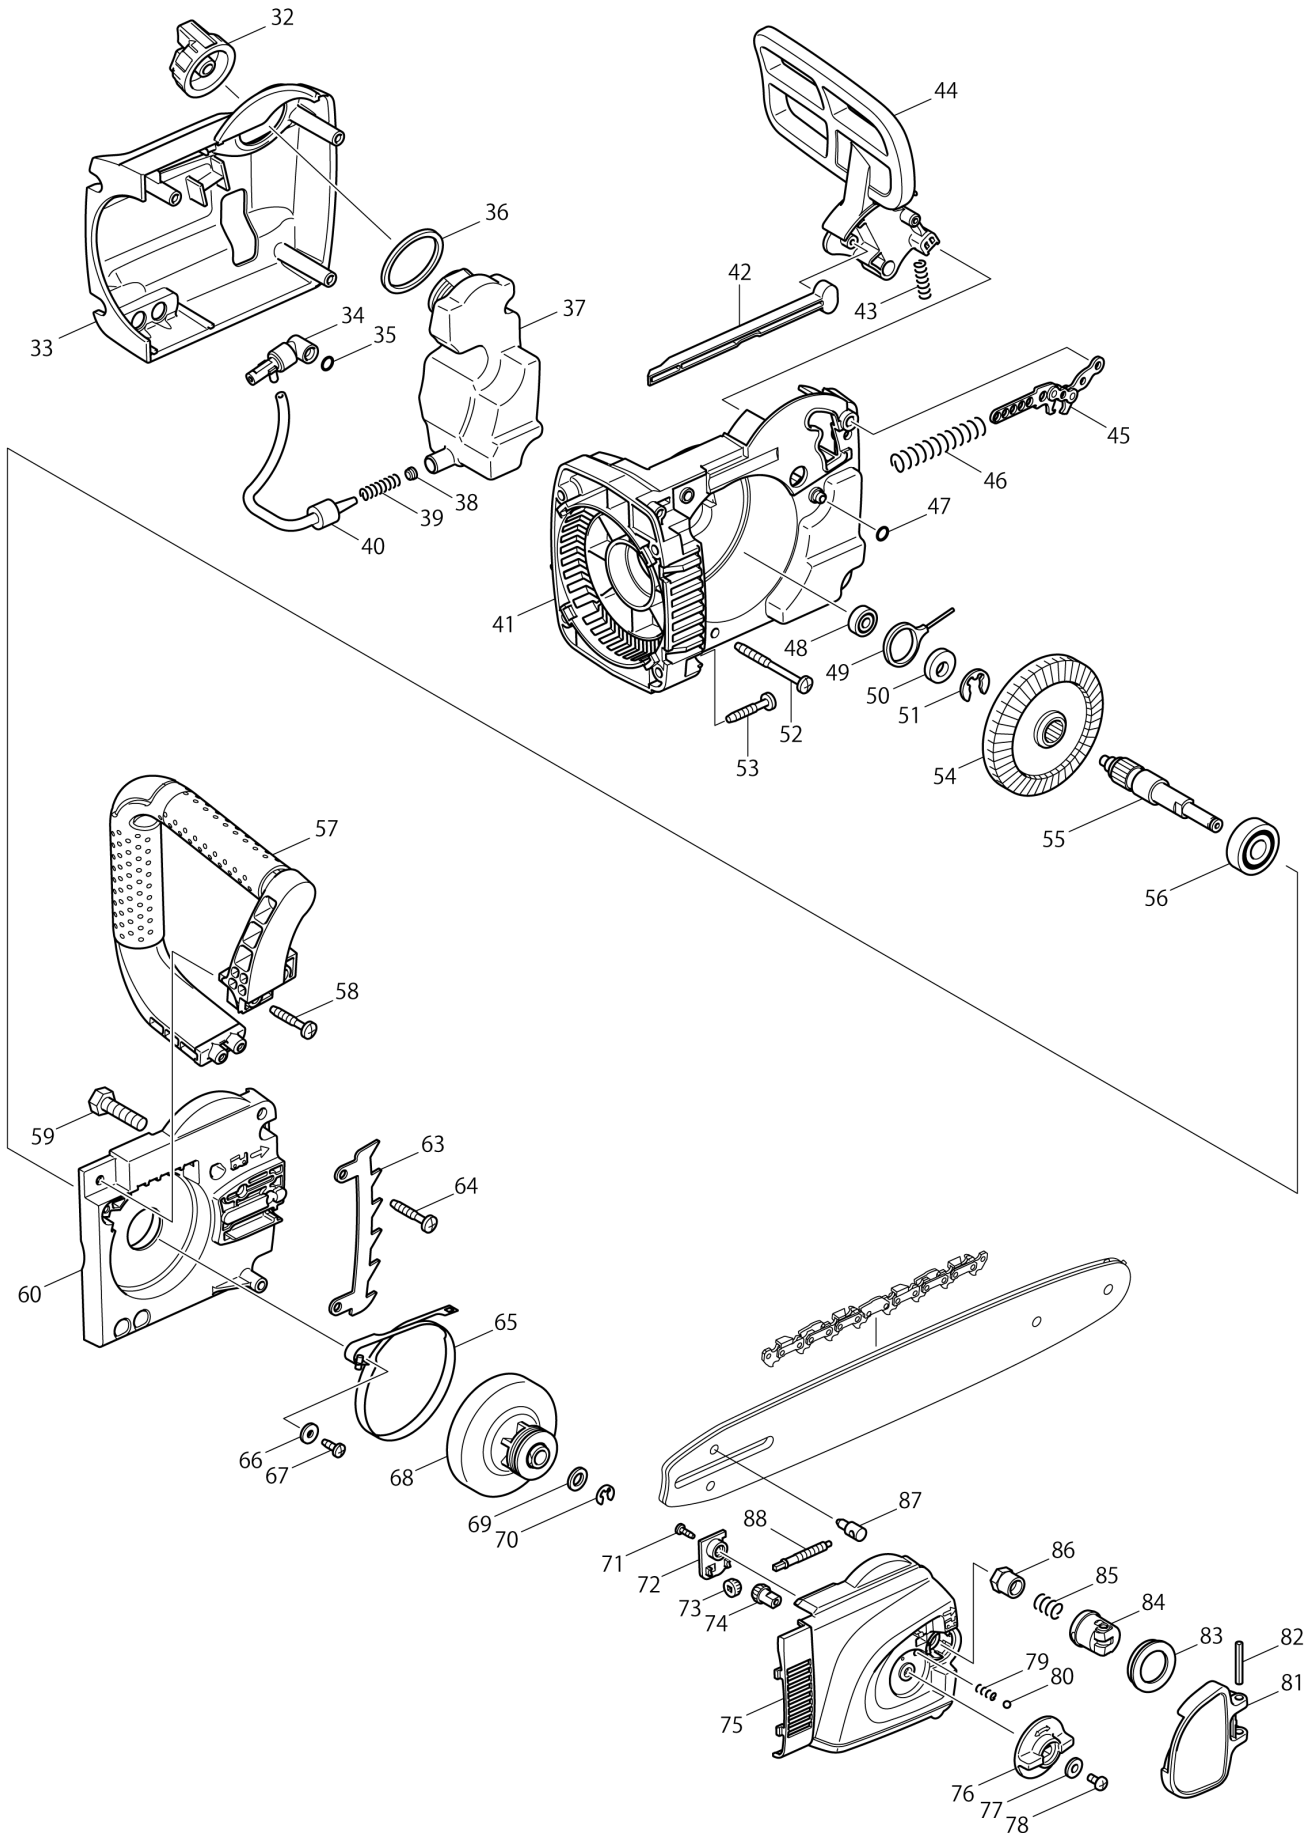

(DE) ES-173A / CHAIN SAW 400MM

DE	GERMANY

ES-173A / CHAIN SAW 400MM

Item	Sub	Parts No.	Parts Description	Qty	I/C	E/C No.	Close No.	Remark
001		226743-8	STRAIGHT BEVEL GEAR 14	1				
002		419410-4	BAFFLE PLATE	1				
003		211111-8	BALL BEARING 6301LLB	1				
004		240001-8	FAN 80	1				
005		616969-4	ARMATURE 240V	1				
006		681666-1	INSULATION WASHER	1			A1466	
006-1		681666-1	INSULATION WASHER	1	O	A1466		
007		211057-8	BALL BEARING 629ZZ	1				
008		639530-0	FIELD 240V	1				
009		266095-5	TAPPING SCREW 5X55	2				
010		265995-6	TAPPING SCREW 4X18	1				
011		188819-8	HANDLE SET	1				
	C10	810198-3	CAUTION LABEL	1				
	D10		INC. 28					
012		654532-5	TERMINAL BLOCK 1P	1			B4055	
012-1		654475-1	TERMINAL BLOCK	1	<	B4055		
014		650577-1	SWITCH SD-006-BB2AA-AA	1				
015		631719-6	CONTROLLER	1			DL653	
015-1		620M13-9	CONTROLLER	1	<	DL653		
016		682574-9	CORD GUARD 10-90	1				
017		665894-6	POWER SUPPLY CORD 1.0-2-0.5	1				
018		687124-5	STRAIN RELIEF	1				
019		265995-6	TAPPING SCREW 4X18	2				
020		416178-3	LOCK-OFF BUTTON	1				
021		233173-6	COMPRESSION SPRING 4	1				
022		419411-2	SWITCH LEVER	1				
023		645239-4	NOISE SUPPRESSOR	1				
024		651923-1	SWITCH TG70B	1				
025		643650-4	BRUSH HOLDER CAP 6.5-13.5	2			B0305	
025-1		643650-4	BRUSH HOLDER CAP 6.5-13.5	2	O	B0305		
026		181044-0	CARBON BRUSH CB-153	1				
027		154868-7	MOTOR HOUSING COMPLETE	1				
	C10	643653-8	BRUSH HOLDER 6.5-13.5	2			C3359	
	C11	643536-2	BRUSH HOLDER 6.5X13.5	2	<	C3359		
028		188819-8	HANDLE SET	1				
	C10	810198-3	CAUTION LABEL	1				
	D10		INC. 11					
029		265995-6	TAPPING SCREW 4X18	1				
030		265995-6	TAPPING SCREW 4X18	5				
032		154870-0	TANK CAP COMPLETE	1				
033		419412-0	GEAR HOUSING COVER	1				
034		140089-7	OIL PUMP COMPLETE	1			97386	
034-1		142002-1	OIL PUMP COMPLETE	1	<	97386		
035		213039-6	O RING 6	1				
036		421959-2	SPONGE SEAL	1				
037		419407-3	OIL TANK	1				
038		416274-7	CAP	1				
039		231975-4	SPRING	1				
040		421958-4	OIL TUBE	1				
041		419408-1	GEAR HOUSING	1				
042		419413-8	ROD	1				
043		233174-4	COMPRESSION SPRING 6	1				
044		451130-4	FRONT HAND GUARD	1				
045		158044-5	LINK PLATE COMPLETE	1				
046		234005-0	COMPRESSION SPRING 9	1				
047		213039-6	O RING 6	1				
048		211012-0	BALL BEARING 606ZZ	1				
049		450230-7	CRANK	1				
050		417405-1	CAM	1				
051		259034-2	RETAINING RING E TYPE 10	1				
052		266095-5	TAPPING SCREW 5X55	2			A4161	
052-1		266044-2	TAPPING SCREW 5X60	2	S	A4161		
053		266173-1	TAPPING SCREW 5X30	4				
054		226741-2	STRAIGHT BEVEL GEAR 43	1				
055		324662-3	SPINDLE	1				

C:ES-173A(H)
I:ES-173A(H)

Interchange
O : Yes
X : No
< : the new part can be substituted for the current.
> : the current part can be substituted for the new.
S : Interchangeable as a set.