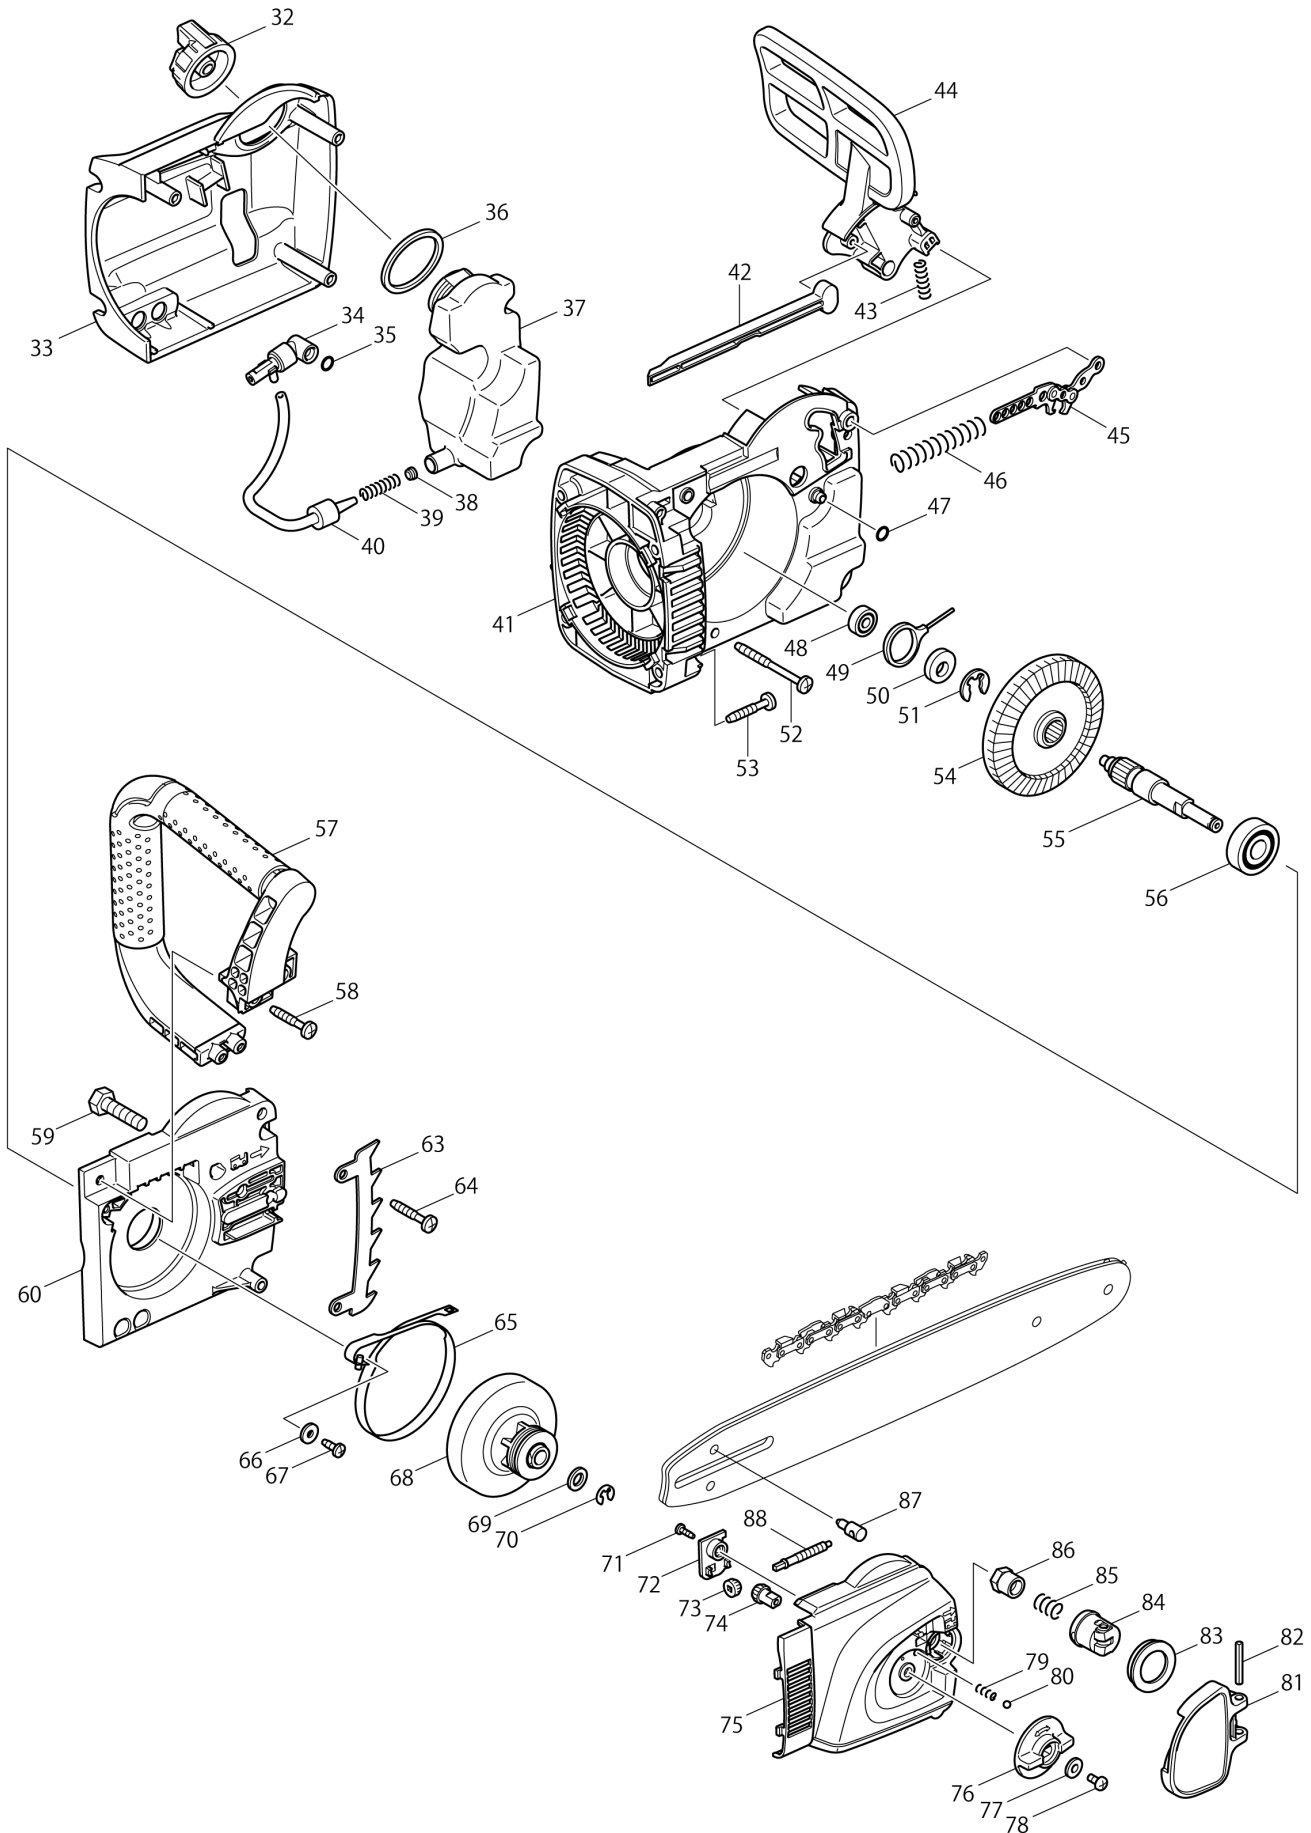

(DE) ES-153A / CHAIN SAW 300MM

DE	GERMANY

ES-153A / CHAIN SAW 300MM

Item	Sub	Parts No.	Parts Description	Qty	I/C	E/C No.	Close No.	Remark
001		226743-8	STRAIGHT BEVEL GEAR 14	1				
002		419410-4	BAFFLE PLATE	1				
003		211111-8	BALL BEARING 6301LLB	1				
004		240001-8	FAN 80	1				
005		616969-4	ARMATURE 240V	1				
006		681666-1	INSULATION WASHER	1			A1466	
006-1		681666-1	INSULATION WASHER	1	O	A1466		
007		211057-8	BALL BEARING 629ZZ	1				
008		639530-0	FIELD 240V	1				
009		266095-5	TAPPING SCREW 5X55	2				
010		265995-6	TAPPING SCREW 4X18	1				
011		188819-8	HANDLE SET	1				
	C10	810198-3	CAUTION LABEL	1				
	D10		INC. 28					
012		654532-5	TERMINAL BLOCK 1P	1			B4055	
012-1		654475-1	TERMINAL BLOCK	1	<	B4055		
014		650577-1	SWITCH SD-006-BB2AA-AA	1				
015		631719-6	CONTROLLER	1			DL653	
015-1		620M13-9	CONTROLLER	1	<	DL653		
016		682574-9	CORD GUARD 10-90	1				
017		665894-6	POWER SUPPLY CORD 1.0-2-0.5	1				
018		687124-5	STRAIN RELIEF	1				
019		265995-6	TAPPING SCREW 4X18	2				
020		416178-3	LOCK-OFF BUTTON	1				
021		233173-6	COMPRESSION SPRING 4	1				
022		419411-2	SWITCH LEVER	1				
023		645239-4	NOISE SUPPRESSOR	1				
024		651923-1	SWITCH TG70B	1				
025		643650-4	BRUSH HOLDER CAP 6.5-13.5	2			B0305	
025-1		643650-4	BRUSH HOLDER CAP 6.5-13.5	2	O	B0305		
026		181044-0	CARBON BRUSH CB-153	1				
027		154868-7	MOTOR HOUSING COMPLETE	1				
	C10	643653-8	BRUSH HOLDER 6.5-13.5	2			C3359	
	C11	643536-2	BRUSH HOLDER 6.5X13.5	2	<	C3359		
028		188819-8	HANDLE SET	1				
	C10	810198-3	CAUTION LABEL	1				
	D10		INC. 11					
029		265995-6	TAPPING SCREW 4X18	1				
030		265995-6	TAPPING SCREW 4X18	5				
032		154870-0	TANK CAP COMPLETE	1				
033		419412-0	GEAR HOUSING COVER	1				
034		140089-7	OIL PUMP COMPLETE	1			97386	
034-1		142002-1	OIL PUMP COMPLETE	1	<	97386		
035		213039-6	O RING 6	1				
036		421959-2	SPONGE SEAL	1				
037		419407-3	OIL TANK	1				
038		416274-7	CAP	1				
039		231975-4	SPRING	1				
040		421958-4	OIL TUBE	1				
041		419408-1	GEAR HOUSING	1				
042		419413-8	ROD	1				
043		233174-4	COMPRESSION SPRING 6	1				
044		451130-4	FRONT HAND GUARD	1				
045		158044-5	LINK PLATE COMPLETE	1				
046		234005-0	COMPRESSION SPRING 9	1				
047		213039-6	O RING 6	1				
048		211012-0	BALL BEARING 606ZZ	1				
049		450230-7	CRANK	1				
050		417405-1	CAM	1				
051		259034-2	RETAINING RING E TYPE 10	1				
052		266095-5	TAPPING SCREW 5X55	2			A4161	
052-1		266044-2	TAPPING SCREW 5X60	2	S	A4161		
053		266173-1	TAPPING SCREW 5X30	4				
054		226741-2	STRAIGHT BEVEL GEAR 43	1				
055		324662-3	SPINDLE	1				

B:ES-153A(H)

Interchange
O : Yes
X : No
< : the new part can be substituted for the current.
> : the current part can be substituted for the new.
S : Interchangeable as a set.