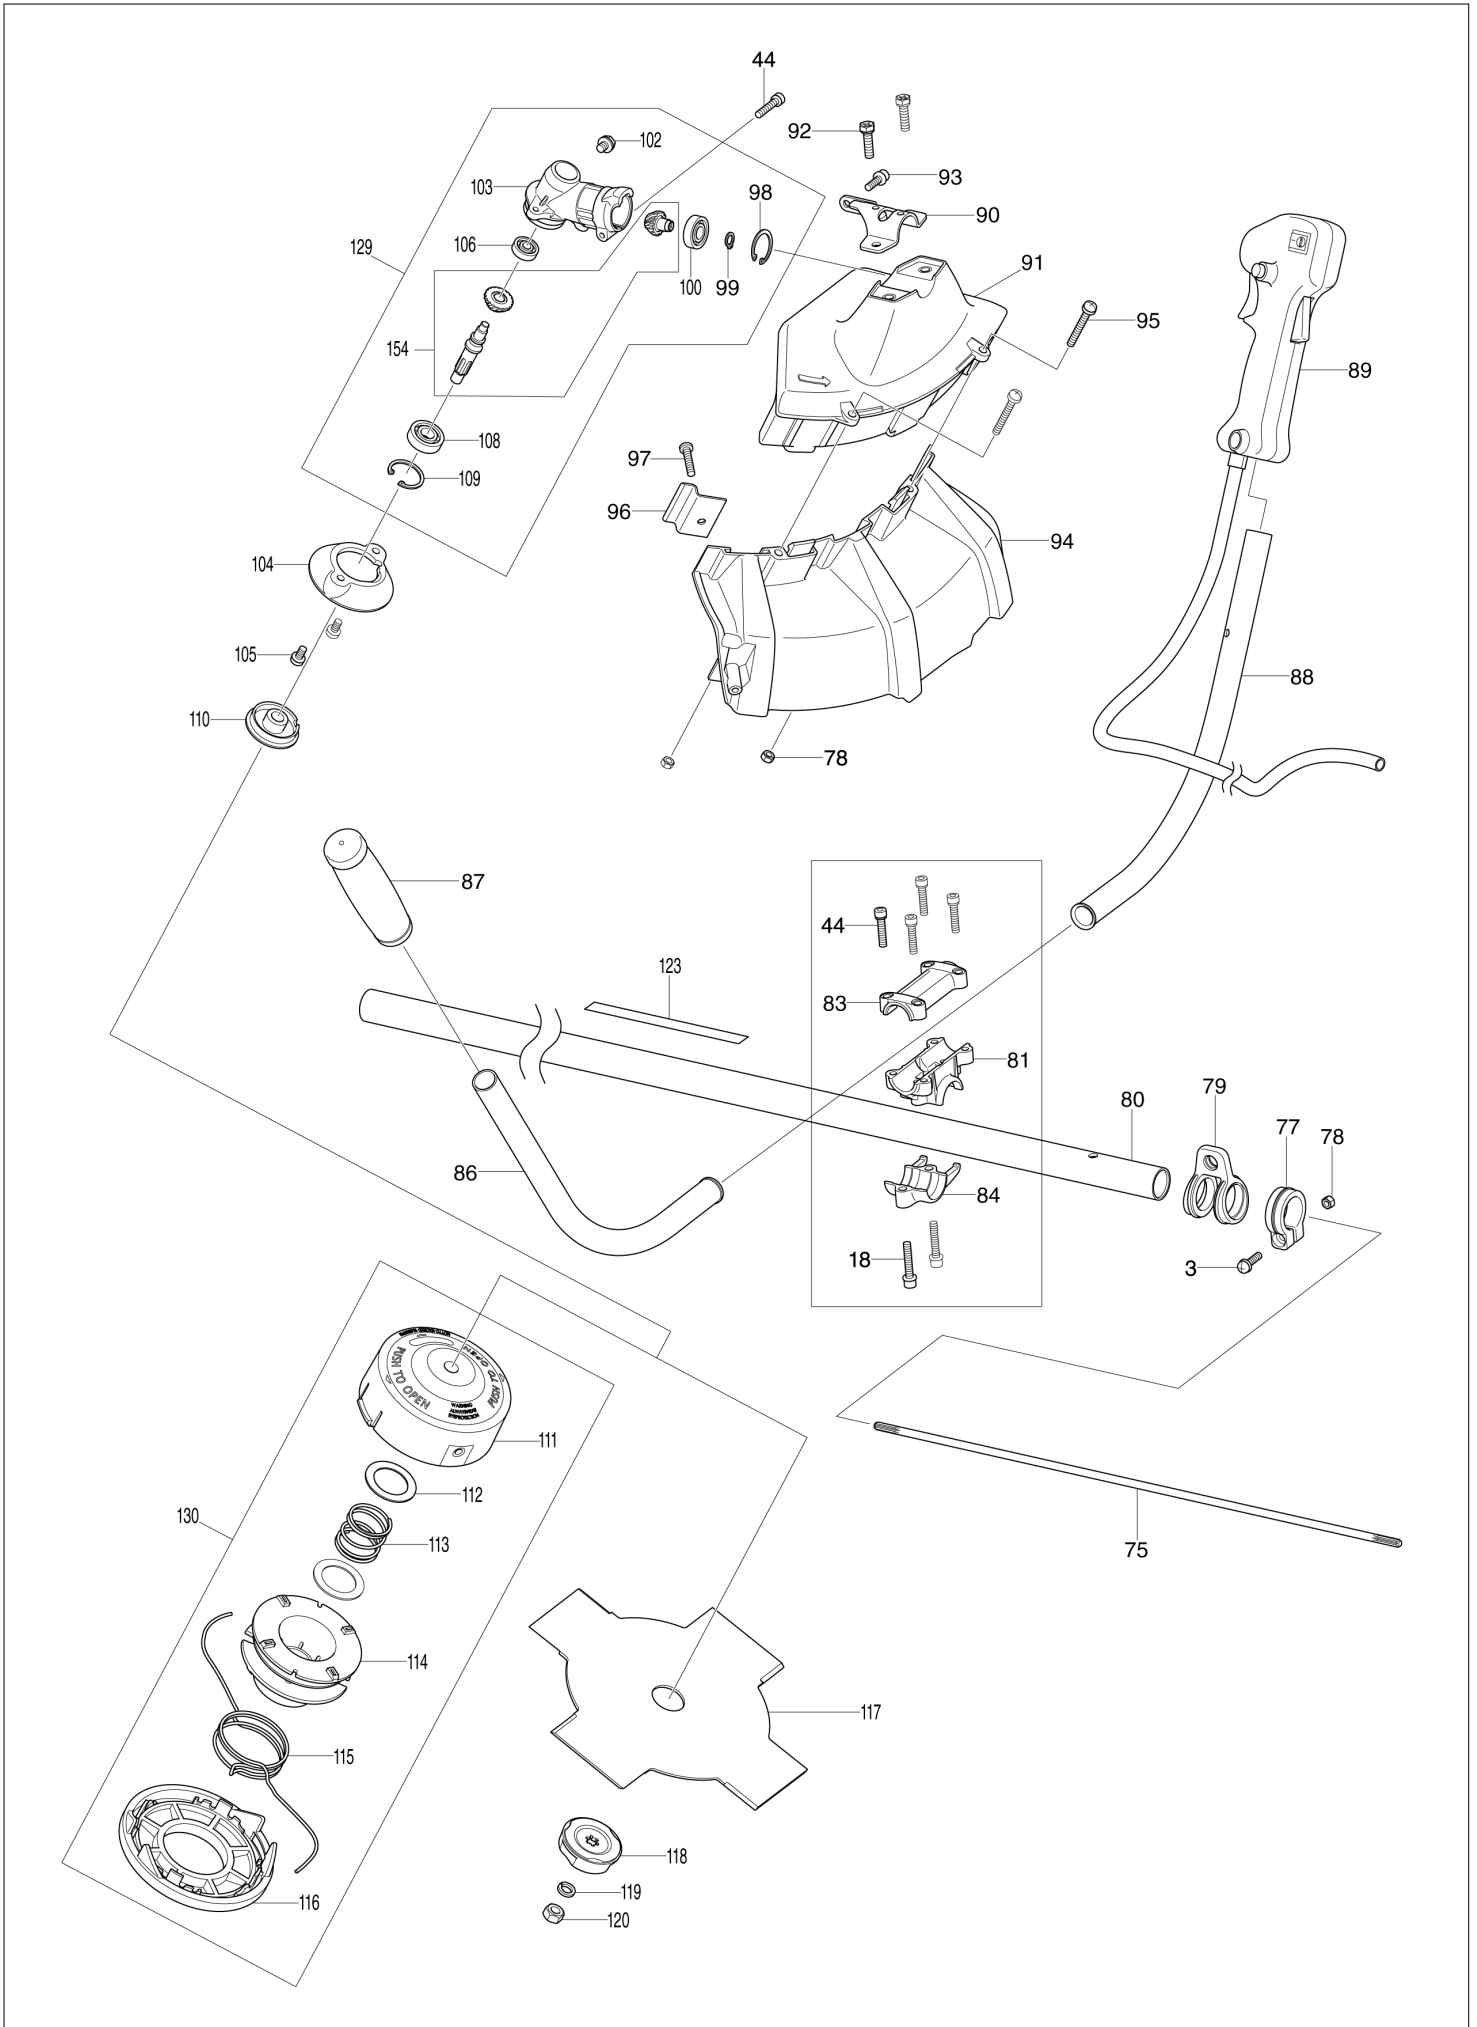

## MS27U / PETROL BRUSHCUTTER

Item	Sub	Parts No.	Parts Description	Qty	I/C	E/C No.	Close No.	Remark
001		DA00000379	STARTER,REWIND ASSY	1				
002		DA00000380	PULLEY	1				
003		DA00000096	SCREW & WASHER ASS'Y	8				
004		DA00000064	OIL SEAL	1				
005		DA00000381	OIL SEAL	1				
006		DA00000382	CRANKCASE1	1				
007		DA00000383	CRANKCASE2	1				
008		DA00000384	BALL BEARING	2				
009		DA00000385	KNOCK	2				
010		DA00000386	CRANKSHAFT COMPL	1				
011		DA00000077	WOODRUFF KEY	1				
012		DA00000387	PISTON	1				
013		DA00000388	RING,PISTON	2				
014		DA00000073	NEEDLE BEARING 8	1				
015		DA00000389	PIN,PISTON	1				
016		DA00000071	CLIP	2				
017		DA00000390	GASKET,CRANKCASE	1				
018		DA00000134	HEX. SOCKET HEAD BOLT M5X30	5				
019		DA00000391	GASKET,CYLINDER	1				
020		DA00000392	CYLINDER	1				
021		DA00000085	SPARK PLUG	1			Y06989	
021-1		168648-5	SPARK PLUG (BPMR7A)	1	O	Y06989		
022		DA00000080	SOCKET HEAD BOLT M5X20	7				
023		DA00000393	FLYWHEEL COMPL	1				
024		DA00000394	IGNITION COIL ASSY	1				
025		DA00000395	INSULATOR,IGNITION COIL	1				
026		DA00000396	SOCKET HAED BOLT M4	2				
027		DA00000397	NUT,M6	1				
028		DA00000398	WASHER	2				
029		DA00000399	CLUTCH ASS'Y	1				
030		DA00000400	WASHER	2				
031		DA00000401	BOLT,CLUTCH	2				
032		DA00000402	DRUM,CLUTCH COMPL	1				
033		DA00000404	CLUTCH CASE	1				
034		DA00000092	OUTER SNAP RING	1				
035		DA00000405	BUFFER RUBBER	1				
036		DA00000406	PIPE HOLDER	1				
037		DA00000407	PIPE HOLDER	1				
038		DA00000408	BUFFER RUBBER	1				
039		DA00000409	BUFFER RUBBER	1				
040		DA00000410	SOCKET HEAD BOLT M5X12(SW)	1				
041		DA00000411	GASKET,INSULATOR	1				
042		DA00000412	INSULATOR	1				
043		DA00000413	WIRE COMPL	1				
044		DA00000137	SOCKET HEAD BOLT M5X25	7				
045		DA00000414	GASKET,CARBURETOR	1				
046		DA00000415	INSULATOR,CARBURETOR	1				
047		DA00000416	GASKET,CARBURETOR	1				
048		DA00000417	CARBURETOR	1			Y07326	
	D10		INC. 136-152				Y07326	
048-1		DA00000417	CARBURETOR	1	O	Y07326		
	D10		INC. 137-141,143-152			Y07326		
049		DA00000418	GASKET,CARBURETOR	1				
050		DA00000419	CHOCK LEVER	1				
051		DA00000420	CLEANER PLATE	1				
052		DA00000421	CHOCK PLATE	1				
053		DA00000422	TAPPING SCREW 3X10	1				
054		DA00000106	PLATE	1				
055		DA00000107	PAN HEAD SCREW M5X63	2				
056		DA00000198	SPRING WASHER 5	2				
057		DA00000423	AIR FILTER	1				
058		DA00000424	AIR CLEANER COVER	1				
059		DA00000425	GASKET,MUFFLER	1				
060		DA00000426	MUFFLER,EXHAUST	1				
061		DA00000427	SOCKET HEAD BOLT M5X50(W)	2				