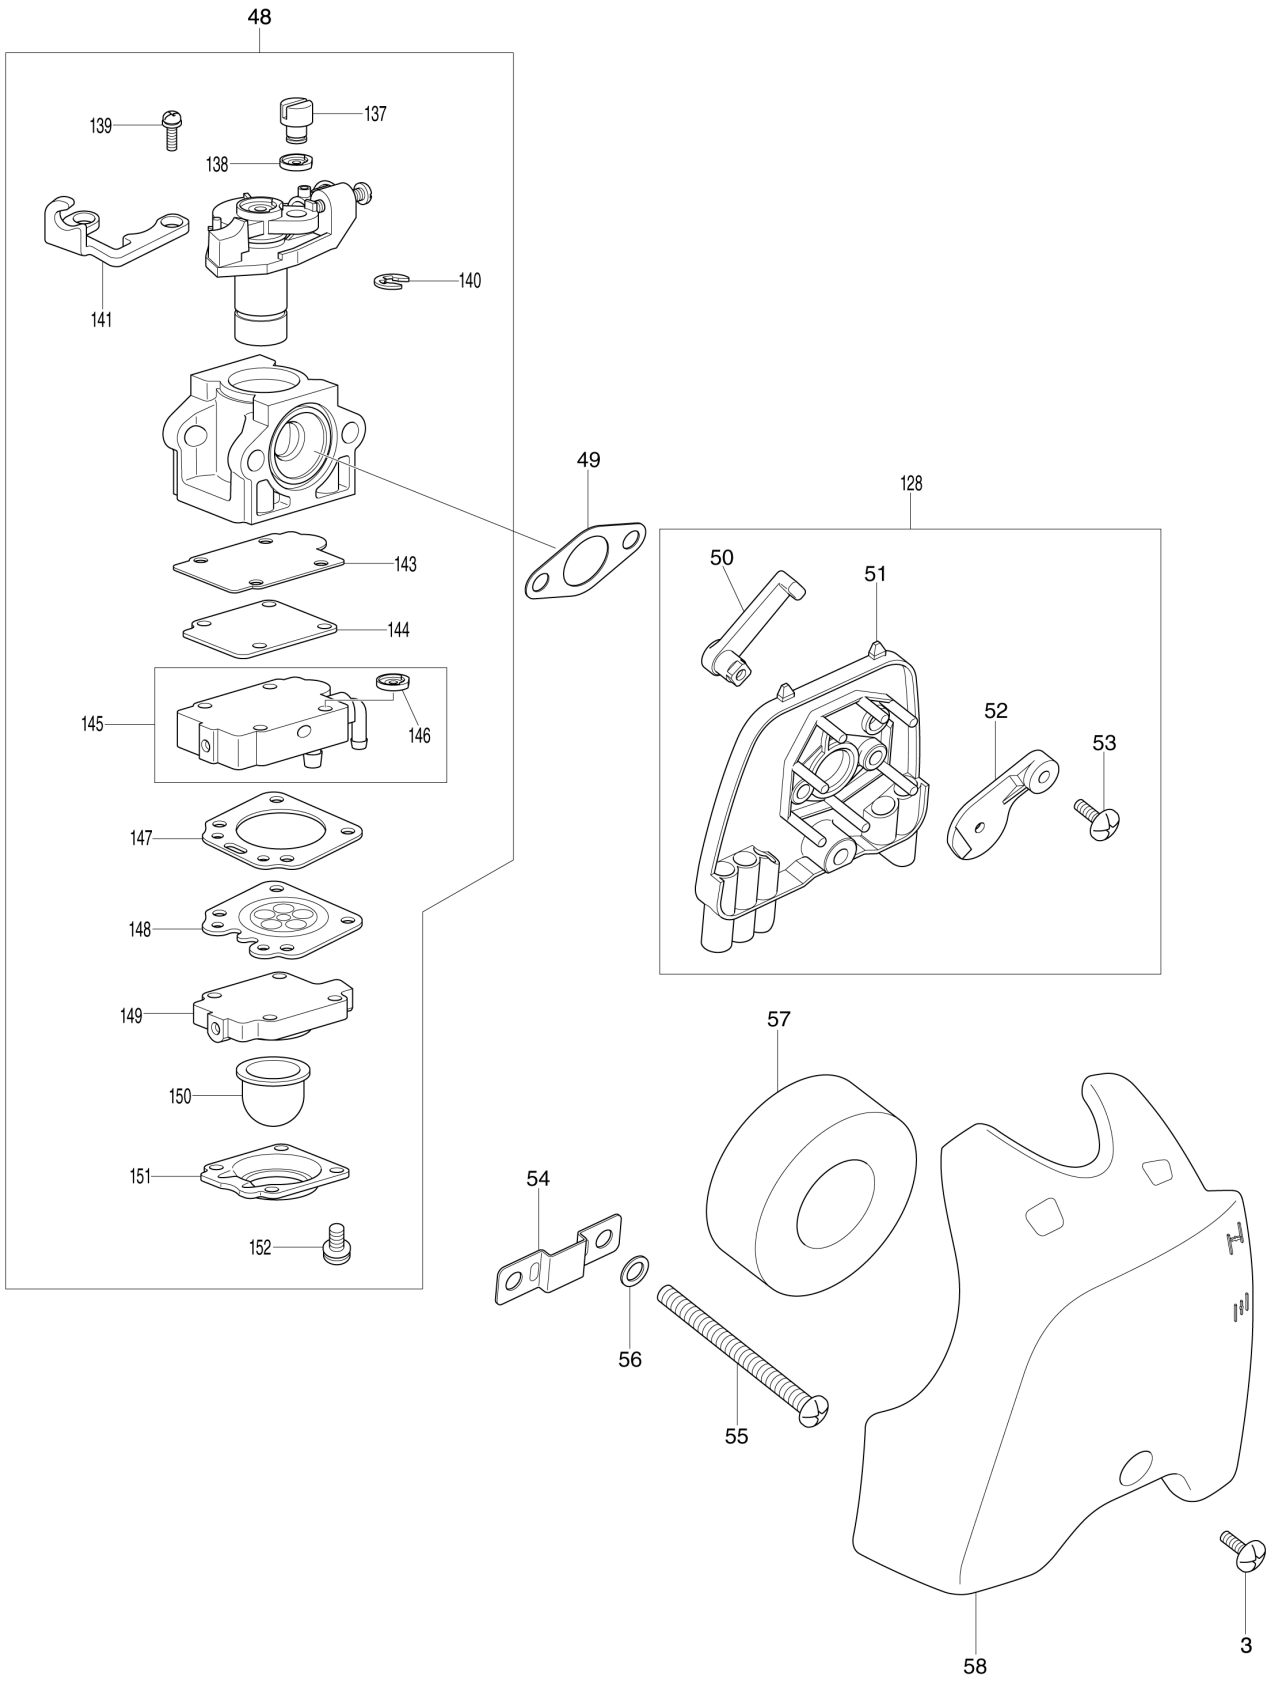

(DE) MS27U / PETROL BRUSHCUTTER