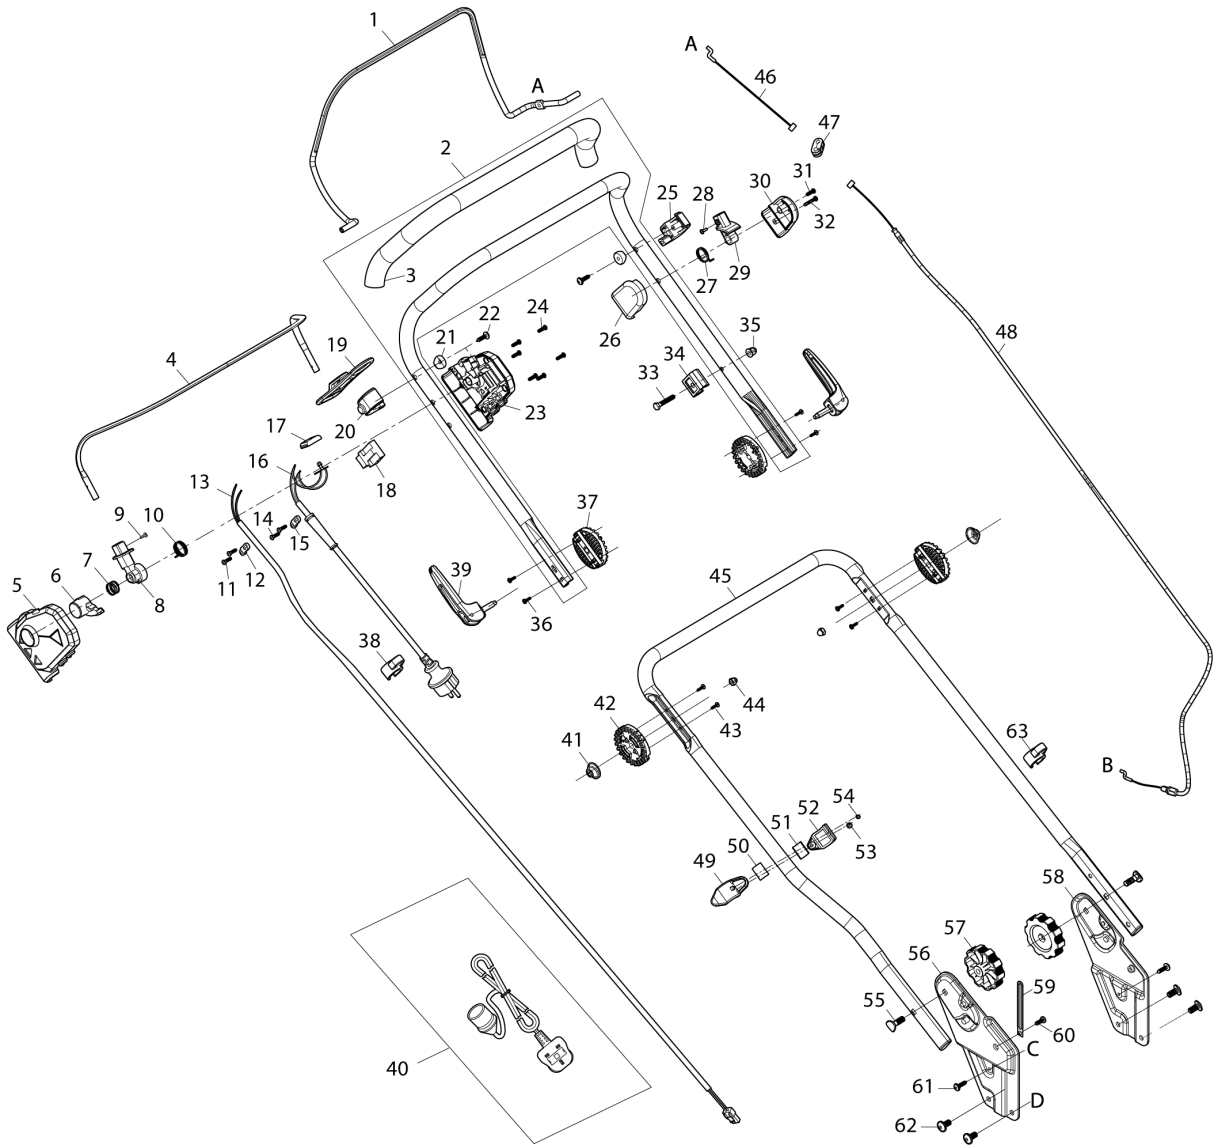

(DE) EM463S / 460MM ELECTRIC LAWN MOWER