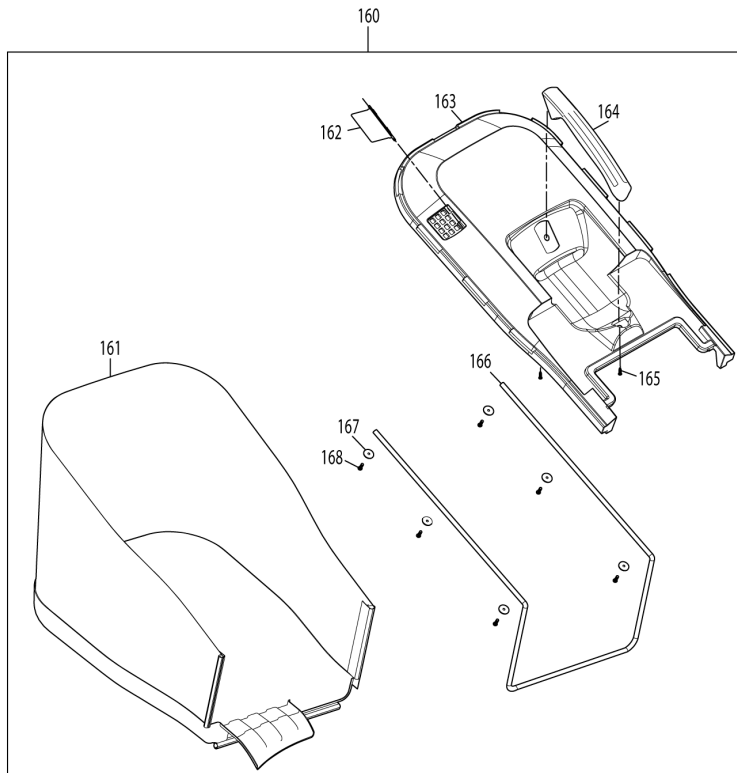

(DE) EM463S / 460MM ELECTRIC LAWN MOWER

DE	GERMANY

EM463S / 460MM ELECTRIC LAWN MOWER

Item	Sub	Parts No.	Parts Description	Qty	I/C	E/C No.	Close No.	Remark
001		YA00001108	DRIVE CONTOROL LEVER	1				
002		YA00001159	UPPER HANDLE BAR ASSY	1				
	D10		INC. 3					
003		YA00001185	SPONGE GRIP	1				
004		YA00001160	SWITCH LEVER	1				
005		YA00000765	SWITCH BOX RIGHT	1				
006		YA00000766	SWITCH LINK BUTTON	1				
007		YA00000767	COMPRESSION SPRING 16.8	1				
008		YA00000768	SWITCH LEVER END CAP RIGHT	1				
009		652024721	SELF DRILLING SCREW 3.5X10	1				
010		YA00000769	SWITCH TORSION SPRING 21	1				
011		YA00000778	SELF TAPPING SCREW ST4X16	2				
012		YA00000780	CORD CLAMP	1				
013		YA00001038	POWER SUPPLY CORD ASSY	1				
014		YA00000778	SELF TAPPING SCREW ST4X16	2				
015		YA00000780	CORD CLAMP	1				
016		YA00000773	POWER SUPPLY CORD ASSY (EURO)	1				
017		YA00000781	INDICATOR LENZ	1				
018		YA00000772	SWITCH	1				
019		652023811	CABLE HANGER	1				
020		YA00001105	DRIVE CONTROL LEVER BRACKET R	1			Y08173	
020-1		YA00001105	DRIVE CONTROL LEVER BRACKET R	1	O	Y08173		
021		YA00001106	PLASTIC SADDLE WASHER 5	2				
022		YA00000820	SELF TAPPING SCREW ST5X16	2				
023		YA00000782	SWITCH BOX LEFT	1				
024		YA00000778	SELF TAPPING SCREW ST4X16	6				
025		YA00001107	DRIVE CONTROL LEVER BRACKET L	1			Y08173	
025-1		YA00001107	DRIVE CONTROL LEVER BRACKET L	1	O	Y08173		
026		652023795	SPRING BOX RIGHT	1				
027		YA00000737	TORSION SPRING	1				
028		652024721	SELF DRILLING SCREW 3.5X10	1				
029		652023794	SWITCH LEVER END LEFT	1				
030		652023793	SPRING BOX LEFT	1				
031		YA00000778	SELF TAPPING SCREW ST4X16	1				
032		YA00000785	SELF TAPPING SCREW ST4X25	1				
033		YA00001109	HEX. BOLT M6X35	1				
034		YA00001110	OUTER WIRE STOPPER	1				
035		YA00000802	HEX.FRANGE CAP NUT M6	1				
036		YA00000960	SELF TAPPING SCREW ST3X12	4				
037		YA00000961	ANGLE ADJUSTMENT JOINT UPPER	2				
038		YA00000921	CABLE CLIP	1				
039		YA00000975	TENSION LEVER ASSY	2				
040		YA00000858	EXTENSION LINE CABLE	1			Y08188	
041		YA00000976	CONICAL SPRING	2				
042		YA00000977	ANGLE ADJUSTMENT JOINT LOWER	2				
043		YA00000960	SELF TAPPING SCREW ST3X12	4				
044		YA00000802	HEX.FRANGE CAP NUT M6	2				
045		YA00001046	LOWER HANDLE BAR	1				
046		YA00001143	DRIVE CONTOROL WIRE SHORT	1				
047		YA00001142	WIRE JOINT	1				
048		YA00001161	DRIVE CONTOROL WIRE LONG	1				
049		YA00000970	CABLE GUIDE RING	1				
050		YA00000971	RUBBER SHEET	1				
051		YA00000971	RUBBER SHEET	1				
052		YA00000972	CABLE GUIDE CLAMP	1				
053		YA00000873	SELF TAPPING SCREW ST4X12	1				
054		YA00000973	SELF TAPPING SCREW ST3X16	1				
055		YA00000983	SQUARE NECKED BOLT M8X40	2				
056		YA00001060	HANDLE BRACKET RIGHT	1				
057		YA00000803	M8 KNOB	2				
058		YA00001063	HANDLE BRACKET LEFT	1				
059		YA00000997	CABLE CLAMP	1				
060		YA00000998	PAN HEAD SCREW M6X8	1				
061		YA00000778	SELF TAPPING SCREW ST4X16	2				
062		YA00000995	H.S.TRUSS HEAD SCREW M8X16	4				

A:

Interchange
O : Yes
X : No
< : the new part can be substituted for the current.
> : the current part can be substituted for the new.
S : Interchangeable as a set.