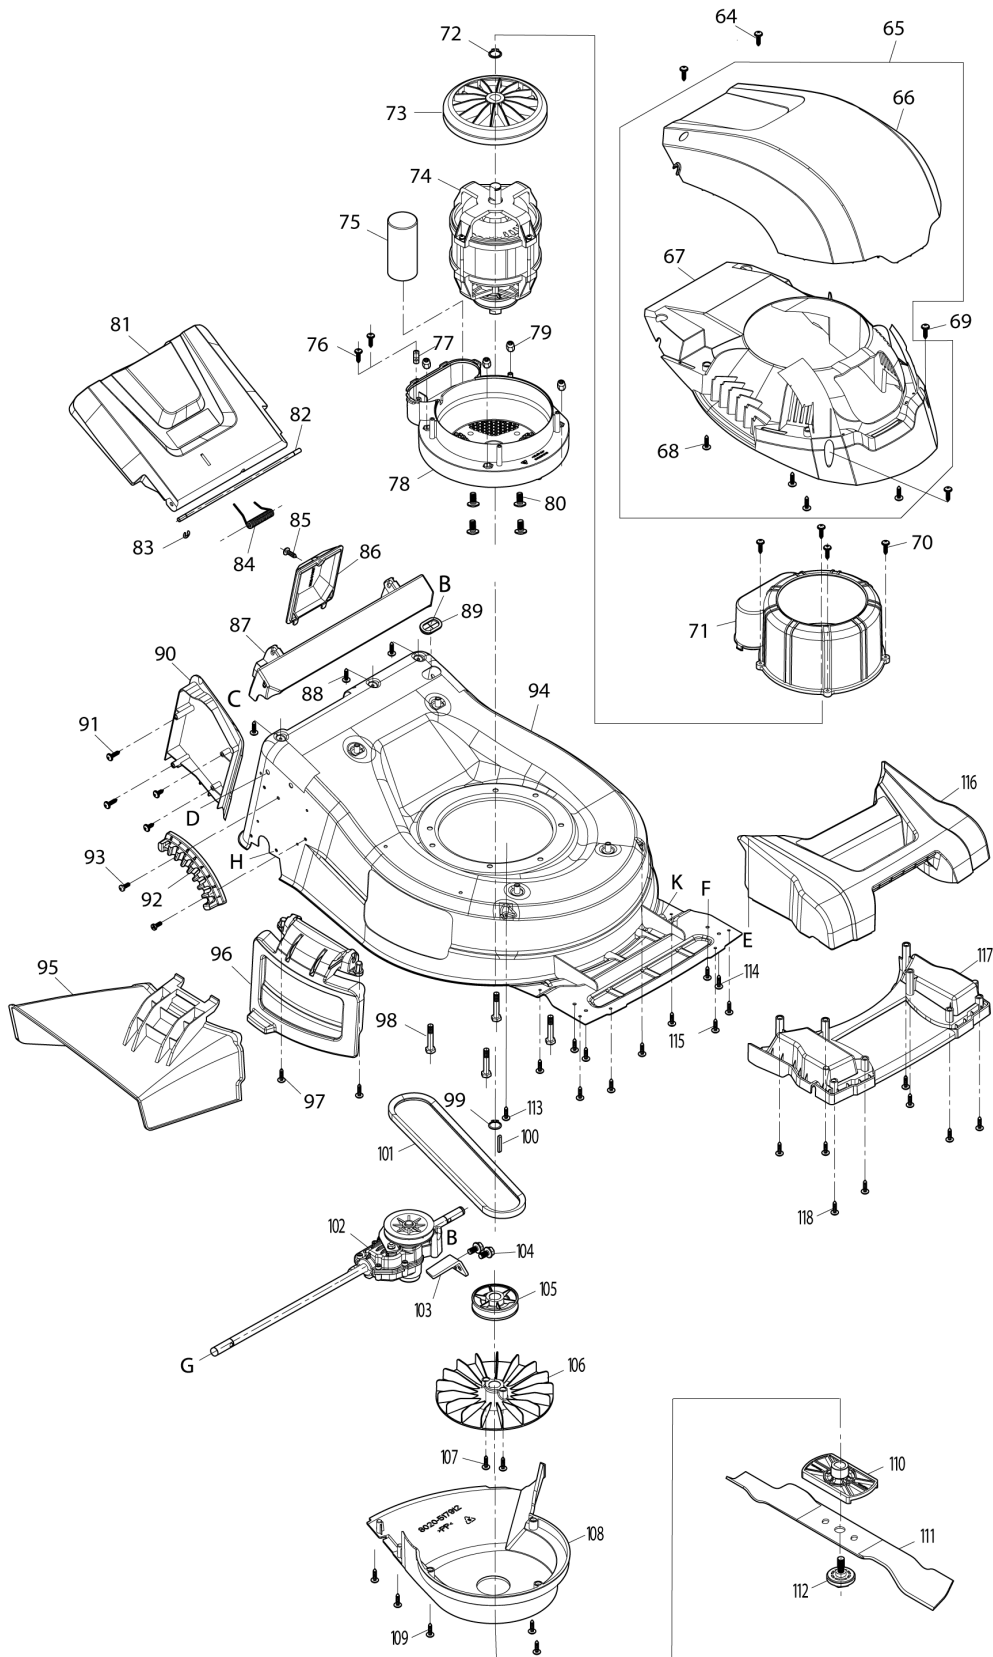

(DE) EM463S / 460MM ELECTRIC LAWN MOWER