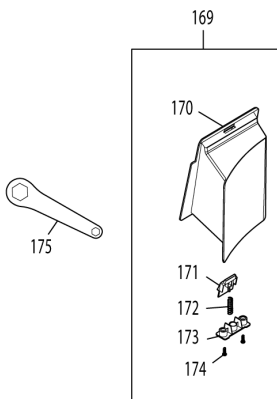

(DE) EM463S / 460MM ELECTRIC LAWN MOWER

DE	GERMANY

EM463S / 460MM ELECTRIC LAWN MOWER

Item	Sub	Parts No.	Parts Description	Qty	I/C	E/C No.	Close No.	Remark
001		YA00001108	DRIVE CONTOROL LEVER	1				
002		YA00001159	UPPER HANDLE BAR ASSY	1				
	D10		INC. 3					
003		YA00001185	SPONGE GRIP	1				
004		YA00001160	SWITCH LEVER	1				
005		YA00000765	SWITCH BOX RIGHT	1				
006		YA00000766	SWITCH LINK BUTTON	1				
007		YA00000767	COMPRESSION SPRING 16.8	1				
008		YA00000768	SWITCH LEVER END CAP RIGHT	1				
009		652024721	SELF DRILLING SCREW 3.5X10	1				
010		YA00000769	SWITCH TORSION SPRING 21	1				
011		YA00000778	SELF TAPPING SCREW ST4X16	2				
012		YA00000780	CORD CLAMP	1				
013		YA00001038	POWER SUPPLY CORD ASSY	1				
014		YA00000778	SELF TAPPING SCREW ST4X16	2				
015		YA00000780	CORD CLAMP	1				
016		YA00000773	POWER SUPPLY CORD ASSY (EURO)	1				
017		YA00000781	INDICATOR LENZ	1				
018		YA00000772	SWITCH	1				
019		652023811	CABLE HANGER	1				
020		YA00001105	DRIVE CONTROL LEVER BRACKET R	1			Y08173	
020-1		YA00001105	DRIVE CONTROL LEVER BRACKET R	1	O	Y08173		
021		YA00001106	PLASTIC SADDLE WASHER 5	2				
022		YA00000820	SELF TAPPING SCREW ST5X16	2				
023		YA00000782	SWITCH BOX LEFT	1				
024		YA00000778	SELF TAPPING SCREW ST4X16	6				
025		YA00001107	DRIVE CONTROL LEVER BRACKET L	1			Y08173	
025-1		YA00001107	DRIVE CONTROL LEVER BRACKET L	1	O	Y08173		
026		652023795	SPRING BOX RIGHT	1				
027		YA00000737	TORSION SPRING	1				
028		652024721	SELF DRILLING SCREW 3.5X10	1				
029		652023794	SWITCH LEVER END LEFT	1				
030		652023793	SPRING BOX LEFT	1				
031		YA00000778	SELF TAPPING SCREW ST4X16	1				
032		YA00000785	SELF TAPPING SCREW ST4X25	1				
033		YA00001109	HEX. BOLT M6X35	1				
034		YA00001110	OUTER WIRE STOPPER	1				
035		YA00000802	HEX.FRANGE CAP NUT M6	1				
036		YA00000960	SELF TAPPING SCREW ST3X12	4				
037		YA00000961	ANGLE ADJUSTMENT JOINT UPPER	2				
038		YA00000921	CABLE CLIP	1				
039		YA00000975	TENSION LEVER ASSY	2				
040		YA00000858	EXTENSION LINE CABLE	1			Y08188	
041		YA00000976	CONICAL SPRING	2				
042		YA00000977	ANGLE ADJUSTMENT JOINT LOWER	2				
043		YA00000960	SELF TAPPING SCREW ST3X12	4				
044		YA00000802	HEX.FRANGE CAP NUT M6	2				
045		YA00001046	LOWER HANDLE BAR	1				
046		YA00001143	DRIVE CONTOROL WIRE SHORT	1				
047		YA00001142	WIRE JOINT	1				
048		YA00001161	DRIVE CONTOROL WIRE LONG	1				
049		YA00000970	CABLE GUIDE RING	1				
050		YA00000971	RUBBER SHEET	1				
051		YA00000971	RUBBER SHEET	1				
052		YA00000972	CABLE GUIDE CLAMP	1				
053		YA00000873	SELF TAPPING SCREW ST4X12	1				
054		YA00000973	SELF TAPPING SCREW ST3X16	1				
055		YA00000983	SQUARE NECKED BOLT M8X40	2				
056		YA00001060	HANDLE BRACKET RIGHT	1				
057		YA00000803	M8 KNOB	2				
058		YA00001063	HANDLE BRACKET LEFT	1				
059		YA00000997	CABLE CLAMP	1				
060		YA00000998	PAN HEAD SCREW M6X8	1				
061		YA00000778	SELF TAPPING SCREW ST4X16	2				
062		YA00000995	H.S.TRUSS HEAD SCREW M8X16	4				

A:

Interchange
O : Yes
X : No
< : the new part can be substituted for the current.
> : the current part can be substituted for the new.
S : Interchangeable as a set.