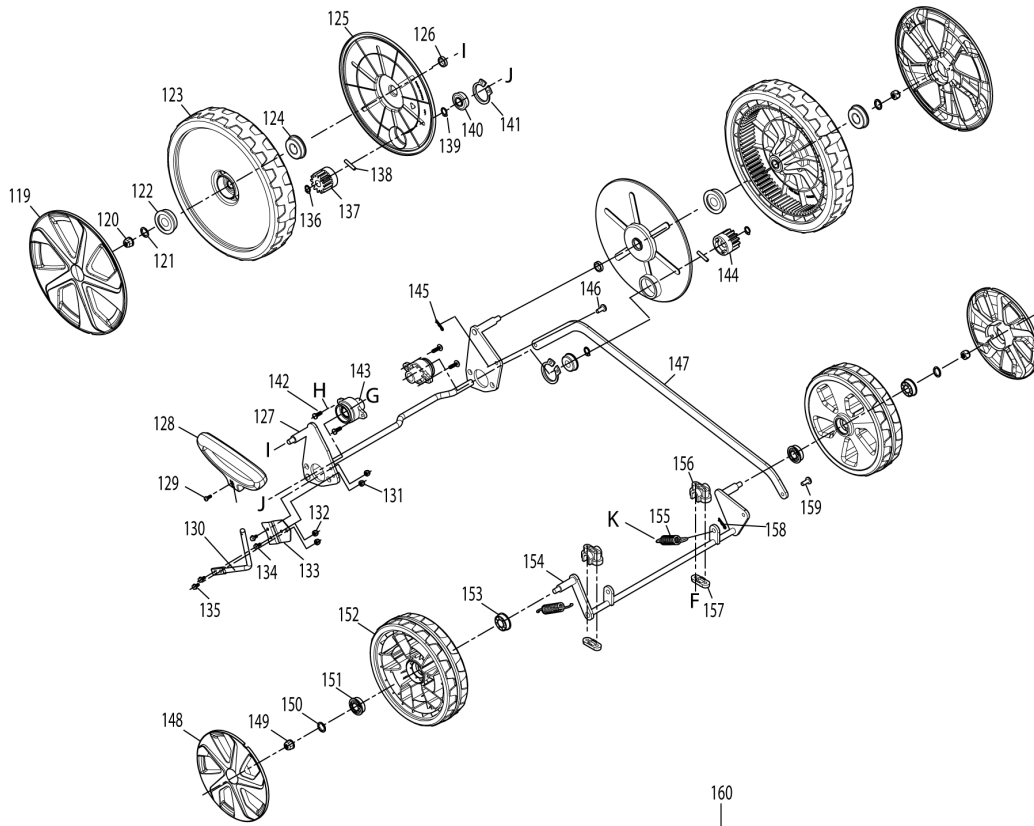

(DE) EM463S / 460MM ELECTRIC LAWN MOWER

DE	GERMANY

EM463S / 460MM ELECTRIC LAWN MOWER

Item	Sub	Parts No.	Parts Description	Qty	I/C	E/C No.	Close No.	Remark
001		YA00001108	DRIVE CONTOROL LEVER	1				
002		YA00001159	UPPER HANDLE BAR ASSY	1				
	D10		INC. 3					
003		YA00001185	SPONGE GRIP	1				
004		YA00001160	SWITCH LEVER	1				
005		YA00000765	SWITCH BOX RIGHT	1				
006		YA00000766	SWITCH LINK BUTTON	1				
007		YA00000767	COMPRESSION SPRING 16.8	1				
008		YA00000768	SWITCH LEVER END CAP RIGHT	1				
009		652024721	SELF DRILLING SCREW 3.5X10	1				
010		YA00000769	SWITCH TORSION SPRING 21	1				
011		YA00000778	SELF TAPPING SCREW ST4X16	2				
012		YA00000780	CORD CLAMP	1				
013		YA00001038	POWER SUPPLY CORD ASSY	1				
014		YA00000778	SELF TAPPING SCREW ST4X16	2				
015		YA00000780	CORD CLAMP	1				
016		YA00000773	POWER SUPPLY CORD ASSY (EURO)	1				
017		YA00000781	INDICATOR LENZ	1				
018		YA00000772	SWITCH	1				
019		652023811	CABLE HANGER	1				
020		YA00001105	DRIVE CONTROL LEVER BRACKET R	1			Y08173	
020-1		YA00001105	DRIVE CONTROL LEVER BRACKET R	1	O	Y08173		
021		YA00001106	PLASTIC SADDLE WASHER 5	2				
022		YA00000820	SELF TAPPING SCREW ST5X16	2				
023		YA00000782	SWITCH BOX LEFT	1				
024		YA00000778	SELF TAPPING SCREW ST4X16	6				
025		YA00001107	DRIVE CONTROL LEVER BRACKET L	1			Y08173	
025-1		YA00001107	DRIVE CONTROL LEVER BRACKET L	1	O	Y08173		
026		652023795	SPRING BOX RIGHT	1				
027		YA00000737	TORSION SPRING	1				
028		652024721	SELF DRILLING SCREW 3.5X10	1				
029		652023794	SWITCH LEVER END LEFT	1				
030		652023793	SPRING BOX LEFT	1				
031		YA00000778	SELF TAPPING SCREW ST4X16	1				
032		YA00000785	SELF TAPPING SCREW ST4X25	1				
033		YA00001109	HEX. BOLT M6X35	1				
034		YA00001110	OUTER WIRE STOPPER	1				
035		YA00000802	HEX.FRANGE CAP NUT M6	1				
036		YA00000960	SELF TAPPING SCREW ST3X12	4				
037		YA00000961	ANGLE ADJUSTMENT JOINT UPPER	2				
038		YA00000921	CABLE CLIP	1				
039		YA00000975	TENSION LEVER ASSY	2				
040		YA00000858	EXTENSION LINE CABLE	1			Y08188	
041		YA00000976	CONICAL SPRING	2				
042		YA00000977	ANGLE ADJUSTMENT JOINT LOWER	2				
043		YA00000960	SELF TAPPING SCREW ST3X12	4				
044		YA00000802	HEX.FRANGE CAP NUT M6	2				
045		YA00001046	LOWER HANDLE BAR	1				
046		YA00001143	DRIVE CONTOROL WIRE SHORT	1				
047		YA00001142	WIRE JOINT	1				
048		YA00001161	DRIVE CONTOROL WIRE LONG	1				
049		YA00000970	CABLE GUIDE RING	1				
050		YA00000971	RUBBER SHEET	1				
051		YA00000971	RUBBER SHEET	1				
052		YA00000972	CABLE GUIDE CLAMP	1				
053		YA00000873	SELF TAPPING SCREW ST4X12	1				
054		YA00000973	SELF TAPPING SCREW ST3X16	1				
055		YA00000983	SQUARE NECKED BOLT M8X40	2				
056		YA00001060	HANDLE BRACKET RIGHT	1				
057		YA00000803	M8 KNOB	2				
058		YA00001063	HANDLE BRACKET LEFT	1				
059		YA00000997	CABLE CLAMP	1				
060		YA00000998	PAN HEAD SCREW M6X8	1				
061		YA00000778	SELF TAPPING SCREW ST4X16	2				
062		YA00000995	H.S.TRUSS HEAD SCREW M8X16	4				

A:

Interchange
O : Yes
X : No
< : the new part can be substituted for the current.
> : the current part can be substituted for the new.
S : Interchangeable as a set.