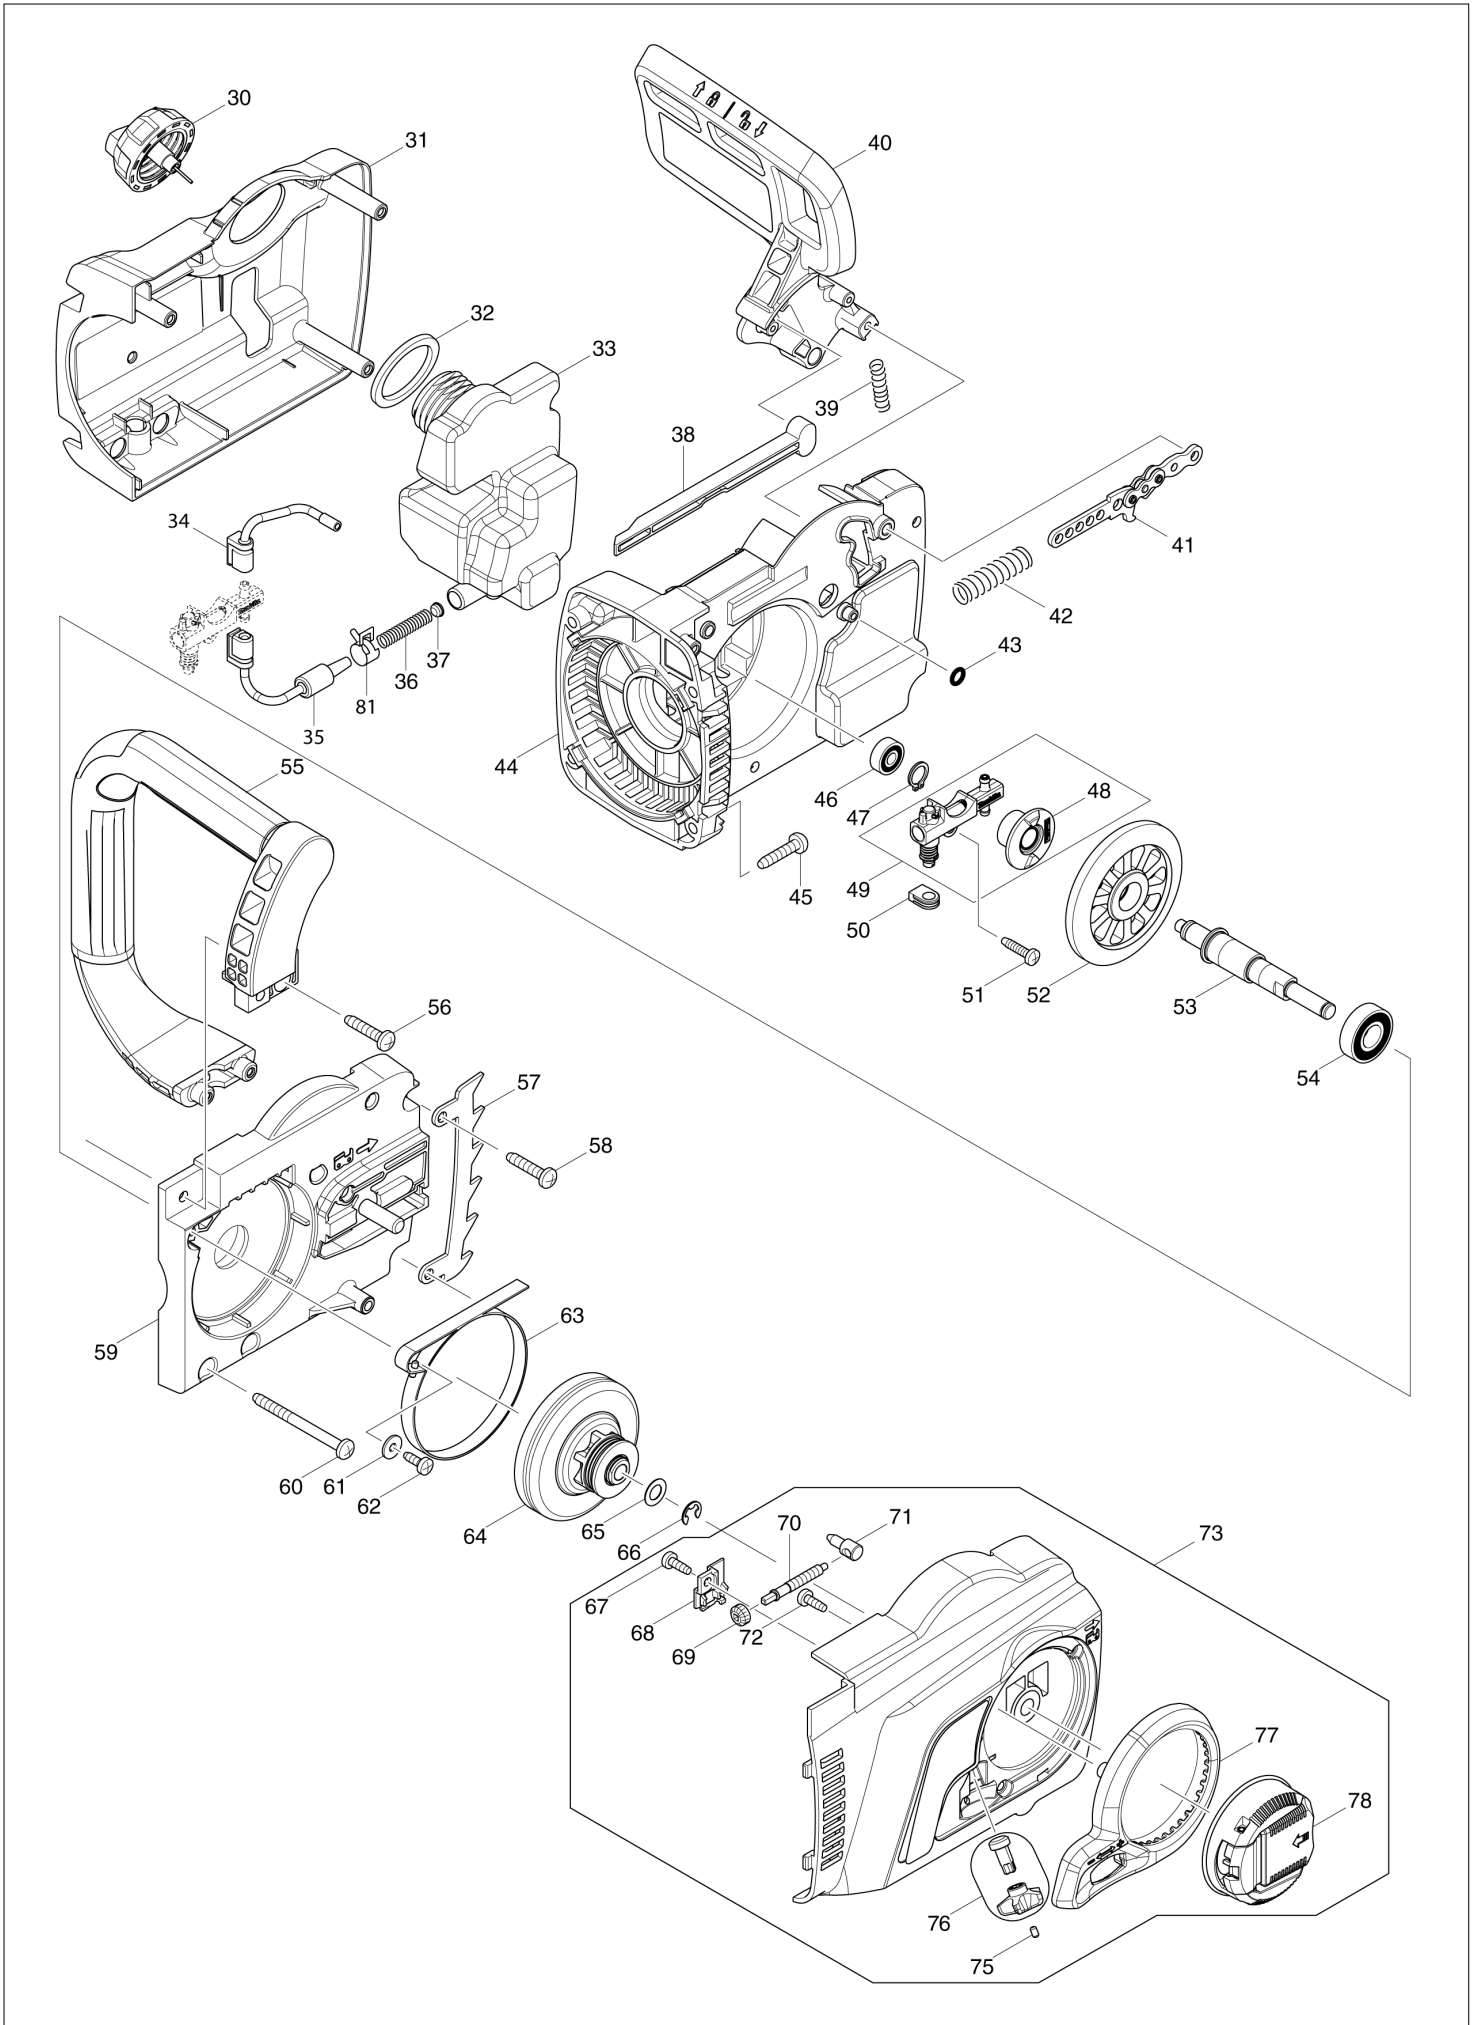

DE

GERMANY

Diagram / Parts List

ES174TLC

ELECTRIC CHAIN SAW 400MM

(DE) ES174TLC / ELECTRIC CHAIN SAW 400MM

DE	GERMANY
-----------	----------------

ES174TLC / ELECTRIC CHAIN SAW 400MM