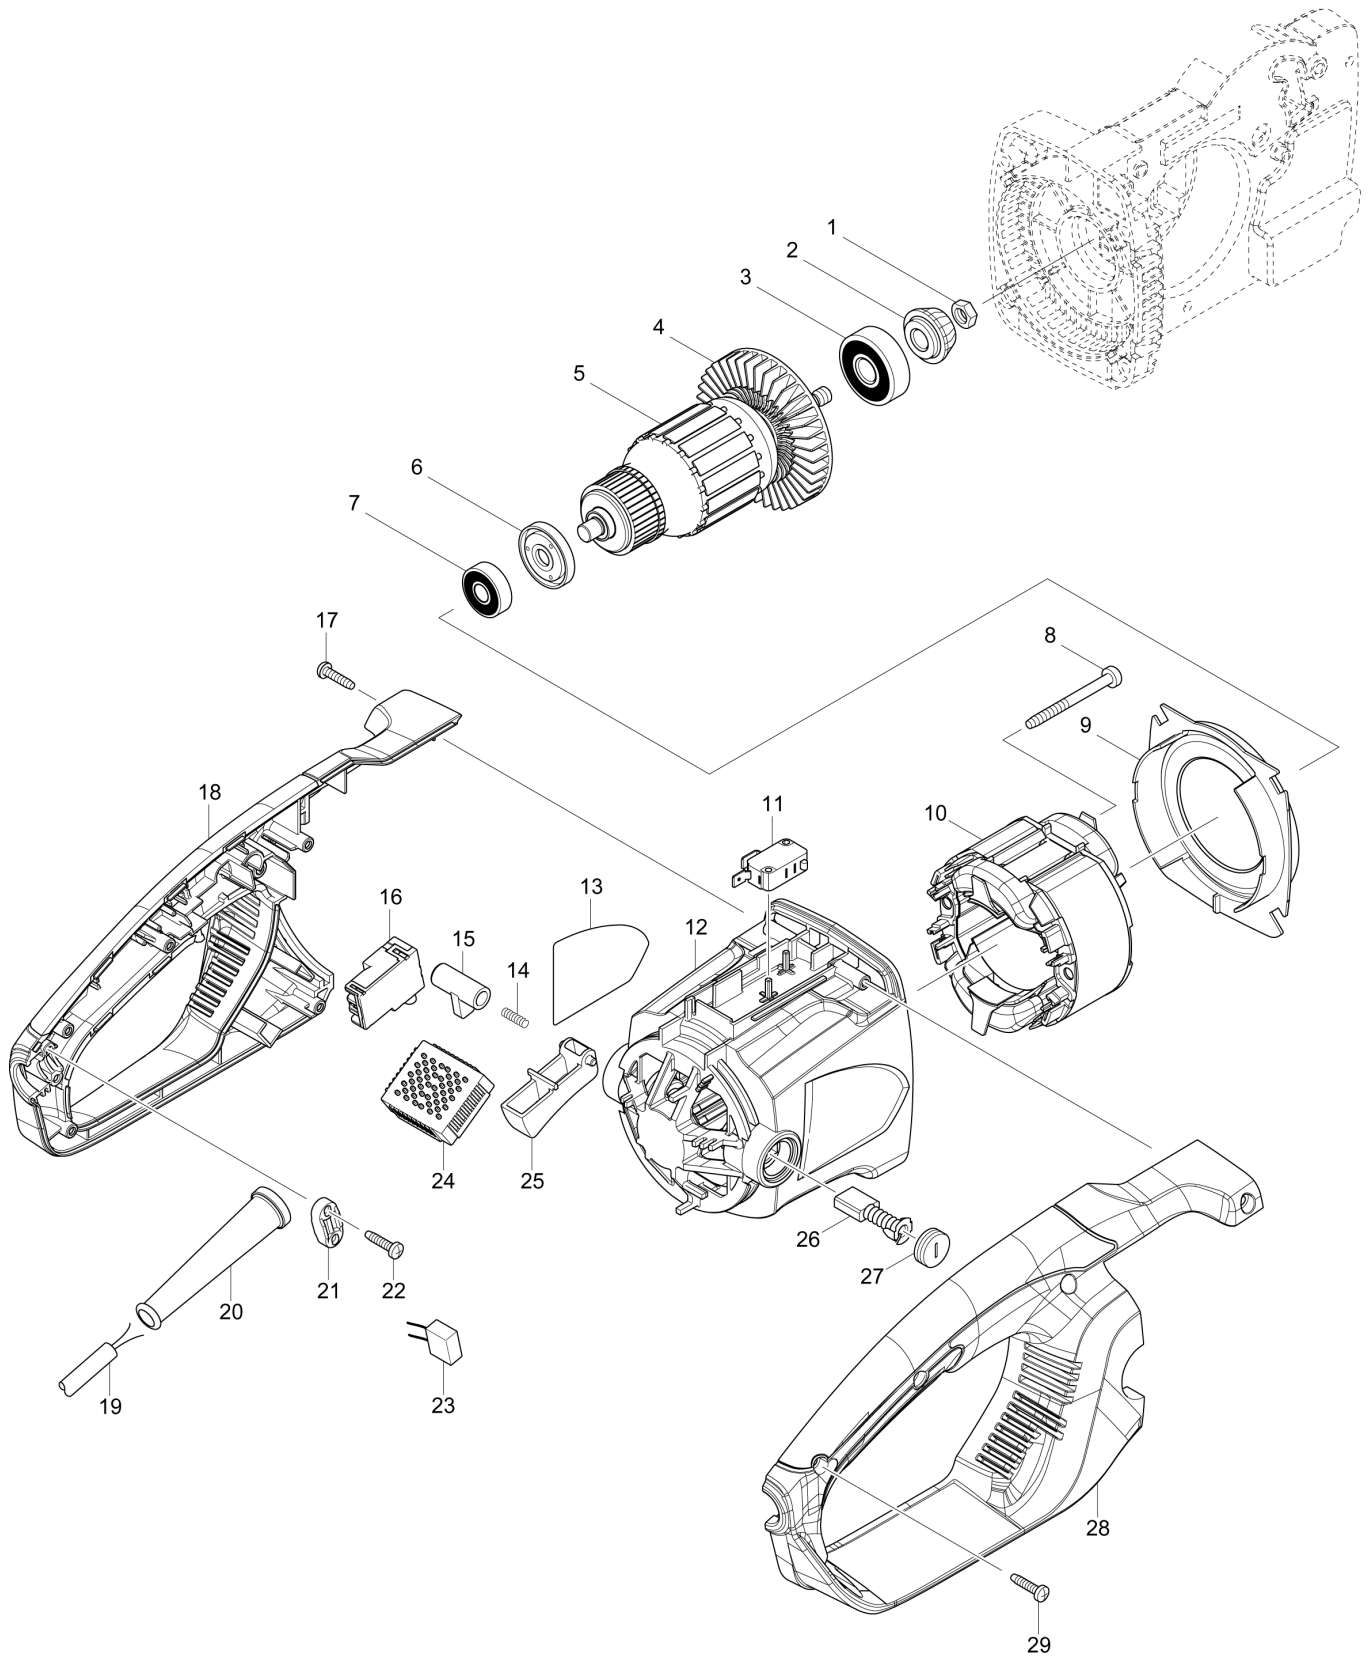

DE

GERMANY

Diagram / Parts List

ES174TLC

ELECTRIC CHAIN SAW 400MM

(DE) ES174TLC / ELECTRIC CHAIN SAW 400MM

DE	GERMANY
-----------	----------------

ES174TLC / ELECTRIC CHAIN SAW 400MM